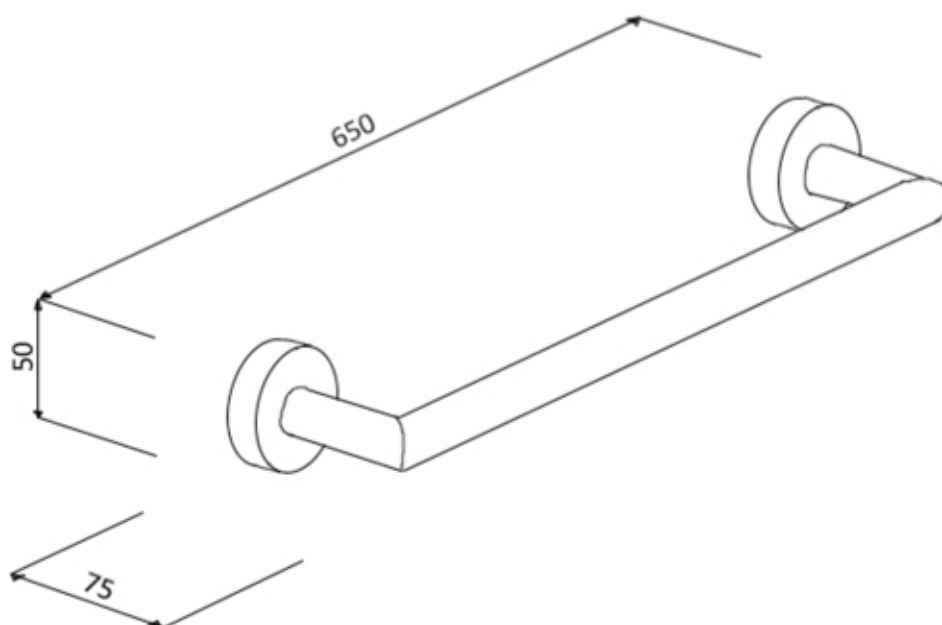

**meco**<sup>®</sup>  
YOUR BATHROOM

pax single towel rail

**MG02101**

version 01 date 05/09/2016

**FEATURES**

chrome  
650x65mm

meco international pty ltd.

[meco.com.au](http://meco.com.au)